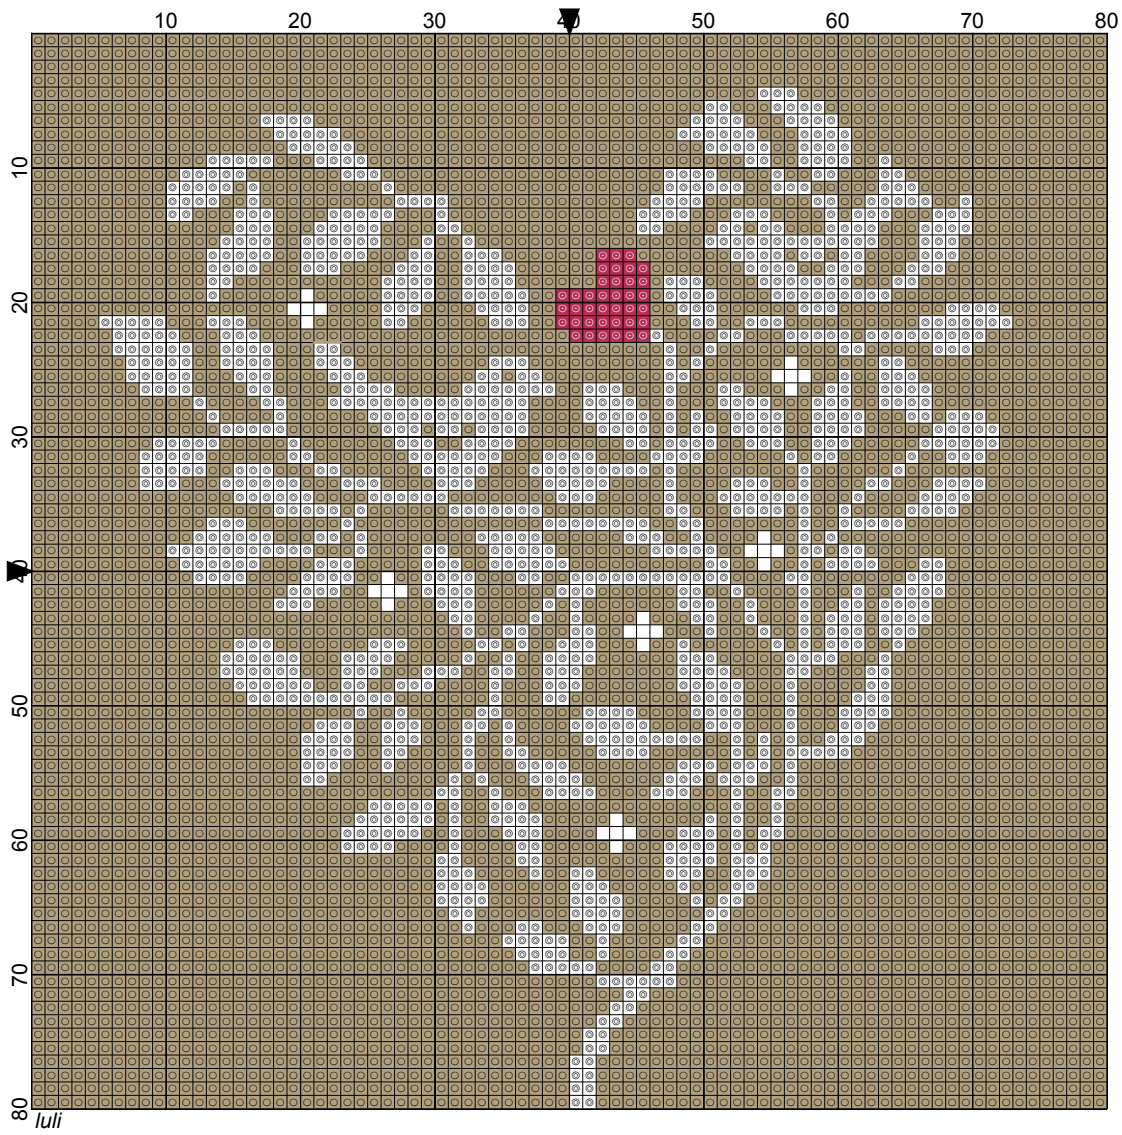

cuore by luli

- Legend:
- DMC-3032
 - DMC-3831
 - DMC-White
- Backstitches:
- DMC-3032

cuore

Author: luli
Copyright: luli
Grid Size: 80W x 80H
Design Area: 6,67" x 6,67" (80 x 80 stitches)

Legend:

  [2] DMC 3032 mocha brown - md   [2] DMC 3831 raspberry - dk   [2] DMC White white

Backstitch Lines:

 DMC-3032 mocha brown - md