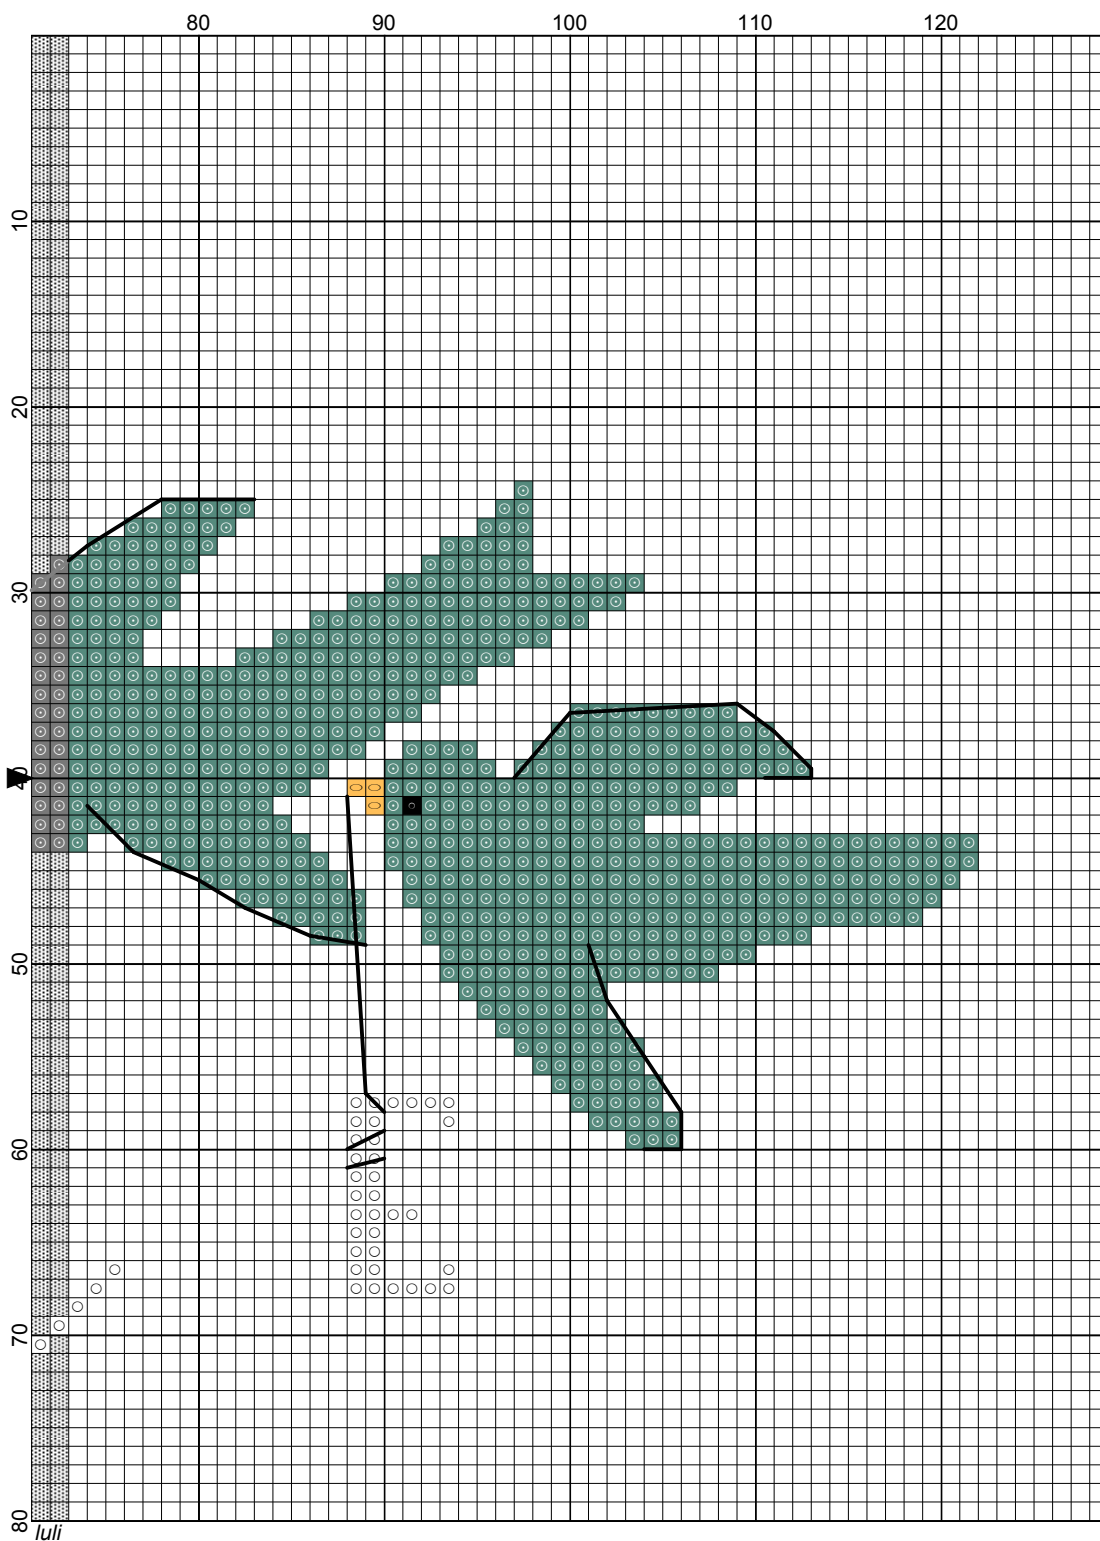

luli

- Legend:
- DMC-310
  - DMC-321
  - DMC-3768
  - DMC-5200
  - DMC-742
- Backstitches:
- DMC-310

# love 1

---

**Author:** luli  
**Copyright:** luli  
**Grid Size:** 129W x 80H  
**Design Area:** 8,21" x 4,50" (115 x 63 stitches)

**Legend:**

 [2] DMC 310 black	 [2] DMC 3768 gray green - dk	 [2] DMC 742 tangerine - lt
 [2] DMC 321 christmas red	 [2] DMC 5200 snow white	

**Backstitch Lines:**

 DMC-310 black